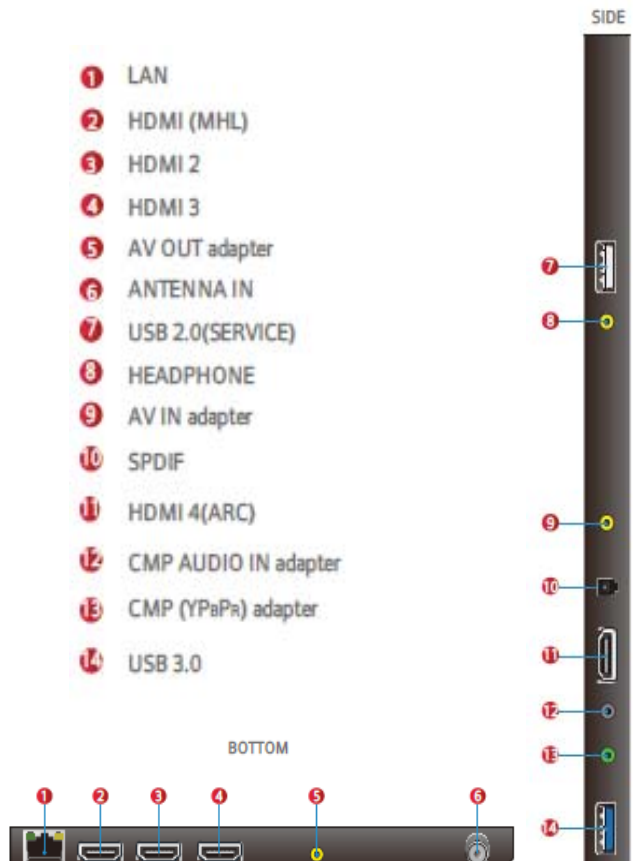

创意感动生活
The Creative Life

PRODUCT SPECIFICATION RELEASE

Model: Q55H9700UDS/NT67DC-AL

Version: 1.0

Issued On: 2015-04-15

Basic Information

Product Type	ELED Smart TV
Chassis	NT67DC-AL
CPU	Quad Core Cortex ARM A9 1.2G
GPU	Quad Core Mali 400 500MHz
OS	Android 4.2
Memory	16Gb DDR3 / 8GB Flash
UI Style	Cross UI
OSD Language	English,France, Ara
TV System	PAL D/K & B/G & DVB-T 7M & 8M
AV System	PAL, NTSC,
Channels	9999 (1~9999)
Power Supply	AC 110V-240V 50/60Hz
Power Consumption (TV On)	250W
Power Consumption (Standby)	≤0.5W
Certification	No
Energy Efficiency Level	No
Internet Link	Wired Network Default, Built in wireless module(2T2R 802.11C 2.4G)
LED Indicator Status	Left or Right of Front, Red on Standby

Basic Function

Auto Source	Manual Selection, Close
PVR	Yes
TimeShift	Yes
Blue tooth	3D Glasses and Sound bar
CEC	Yes
Subtitle	Yes
Parental Control	Yes
Sleep Timer	Yes
System Update from Internet or USB	Yes
Hotel Mode	Coming soon
Input Method	Smart IME/TCL IME
HDMI	2.0*4 4:2:0 / HDCP2.2
MHL	2.1'
Teletext	Yes
Nicam	No
Lightsensor	No
3DTV Type	Shutter Glass (SG) GX21AB
3D Format	Side by Side, Top and Bottom, Line Interlace, Frame Sequence

Picture

Natura Light Technology	Yes (Natural Light Engine II)
DCC (Dynamic Contrast Control)	Yes (On, Off)
Backlight Adjustable	Yes (0~100)
Color Temperature	Normal, Cold, Warm
Picture Mode	Standard, Dynamic, Movie, Personal
Picture Size	16:9 format/4:3 format/Cinerala/14:9 Zoom/16:9 Zoom/16:9 Zoom up
Gamma Adjustable	Yes
Comb Filter	3D
Dynamic Noise Reduction	3D
Adaptive Deinterlacing	3D
Black Stretch	Yes
DLTI	Yes
DCTI	Yes
Dynamic Skin Correction	Yes
Super Resolution	UHD 3840x2160
Motion Compensation	Yes
CMI(Clearly Motion Index)	800M

USB Device Media Format