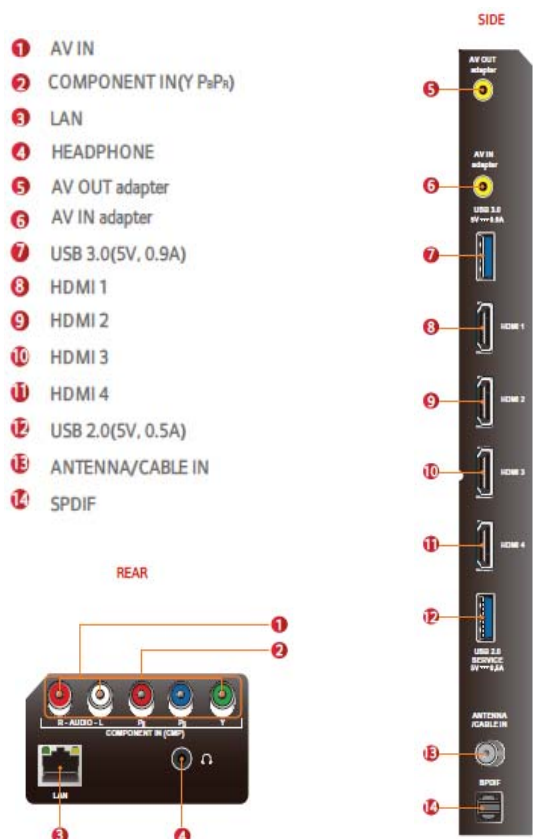

创意感动生活
The Creative Life

PRODUCT SPECIFICATION RELEASE

Model: C55 65H8800UDS/NT67DT-AP

Version: 3.0

Issued On: 2015-05-08

Basic Information

Product Type	LED Smart TV
Chassis	NT67DT-AP
CPU	Quad Core Cortex ARM A9 1.2G
GPU	Quad Core Mali 400 500MHz
OS	Android 4.2
Memory	16Gb DDR3 / 8GB Flash
UI Style	Cross UI
OSD Language	English,France, Ara
TV System	PAL D/K & B/G & DVB-T 7M & 8M
AV System	PAL, NTSC,
Channels	9999 (1~9999)
Power Supply	AC 110V-240V 50/60Hz
Power Consumption (TV On)	280W
Power Consumption (Standby)	≤0.5W
Certification	No
Energy Efficiency Level	No
Internet Link	Wired Network Default, Built in wireless module(2T2R 802.11C 2.4G)
LED Indicator Status	Left or Right of Front, Red on Standby

Basic Function

Auto Source	Manual Selection, Close
PVR	Yes
TimeShift	Yes
Blue tooth	3D Glasses and Sound bar
CEC	Yes
Subtitle	Yes
Parental Control	Yes
Sleep Timer	Yes
System Update from Internet or USB	Yes
Hotel Mode	Coming soon
Input Method	Smart IME/TCL IME
HDMI	2.0*4 4:2:0 / HDCP2.2
MHL	2.1'
Teletext	Yes
Nicam	No
Lightsensor	No
3DTV Type	Shutter Glass (SG) GX21AB
3D Format	Side by Side, Top and Bottom, Line Interlace, Frame Sequence

Picture

Natura Light Technology	Yes (Natural Light Engine II)
DCC (Dynamic Contrast Control)	Yes (On, Off)
Backlight Adjustable	Yes (0~100)
Color Temperature	Normal, Cold, Warm
Picture Mode	Standard, Dynamic, Movie, Personal
Picture Size	16:9 format/4:3 format/Cinerala/14:9 Zoom/16:9 Zoom/16:9 Zoom up
Gamma Adjustable	Yes
Comb Filter	3D
Dynamic Noise Reduction	3D
Adaptive Deinterlacing	3D
Black Stretch	Yes
DLTI	Yes
DCTI	Yes
Dynamic Skin Correction	Yes
Super Resolution	UHD 3840x2160
Motion Compensation	Yes
CMI(Clearly Motion Index)	800M

USB Device Media Format